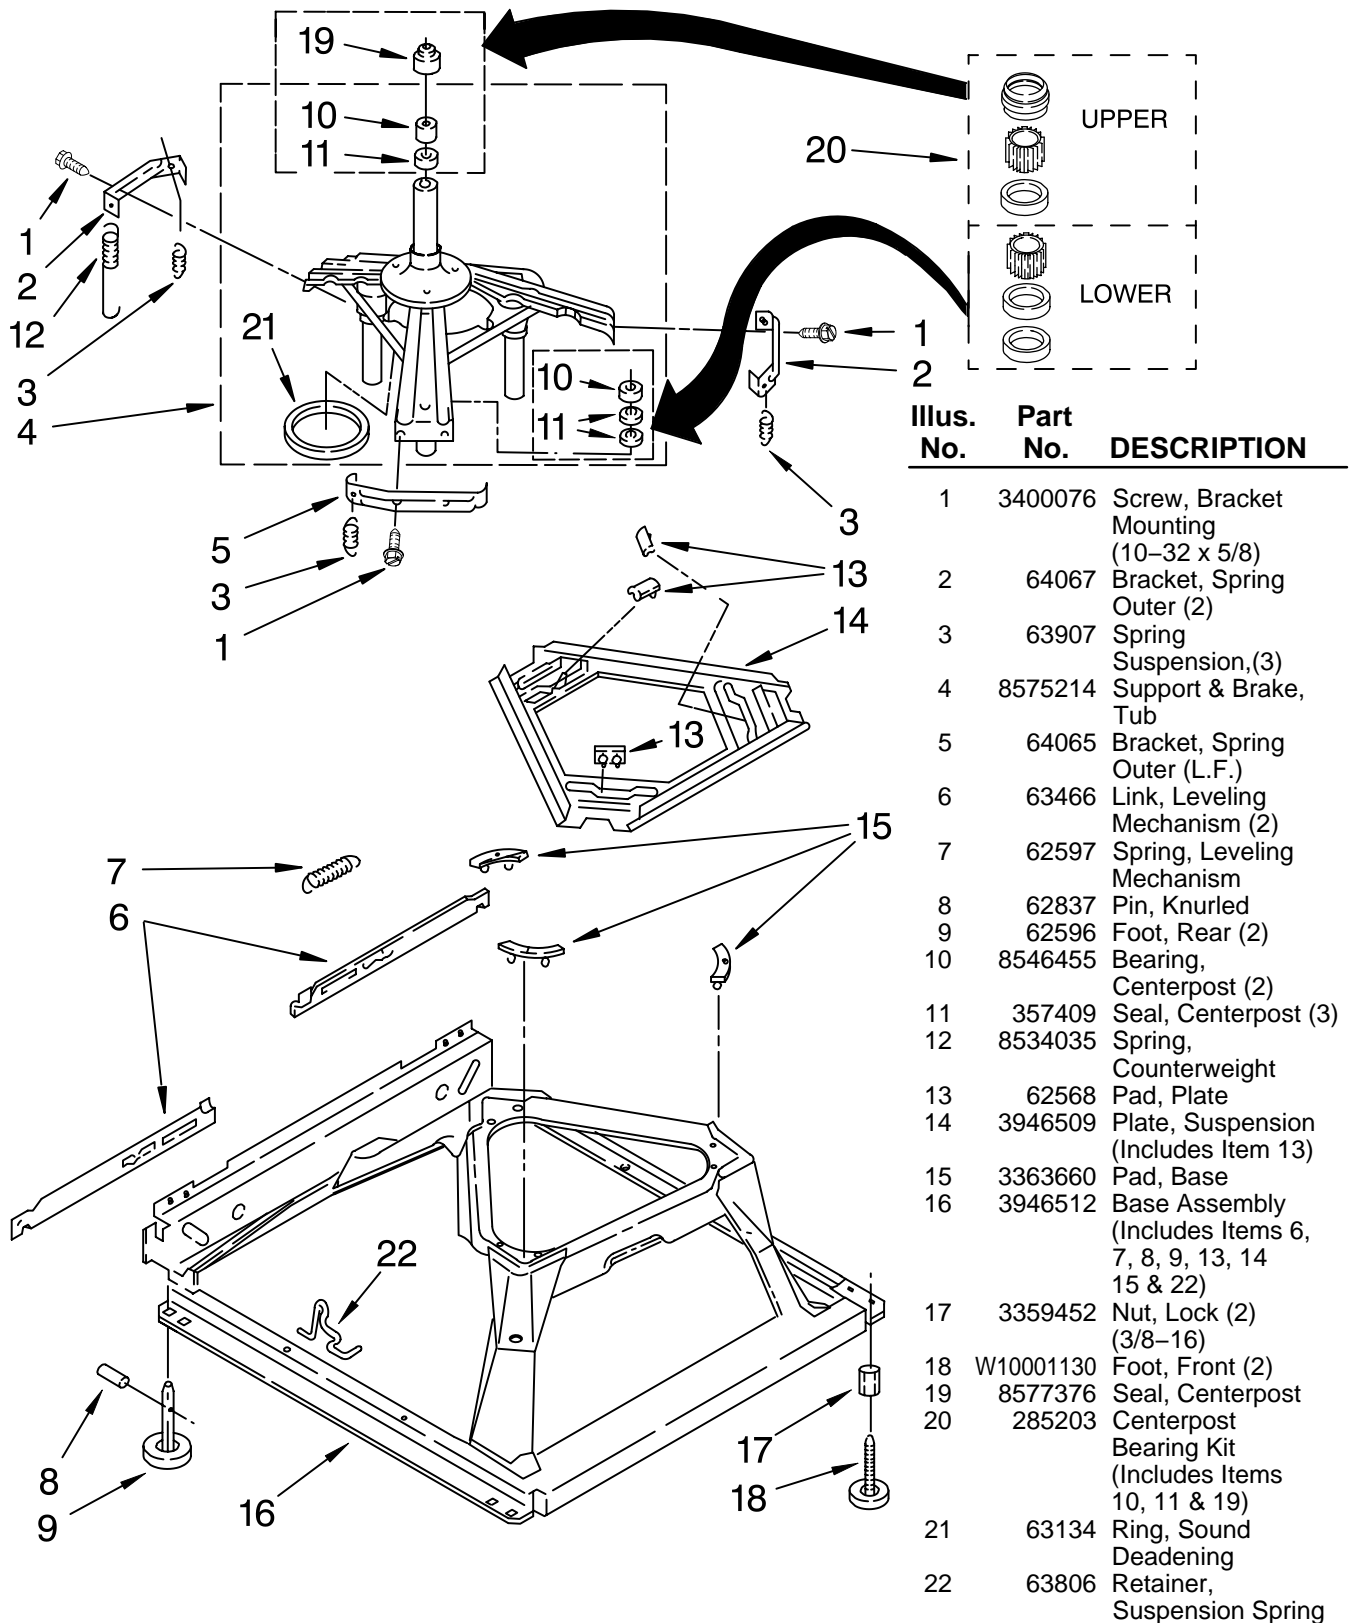

# BRAKE, CLUTCH, GEARCASE, MOTOR AND PUMP PARTS

For Model: NTW5400TQ0

(White)

Illus. No.	Part No.	DESCRIPTION
1	388952	Brake & Drive Tube (Complete) (Refer to Page 11 For Further Breakdown)
2	63292	Washer, Spin Tube Thrust
3	62697	Ring, Spin Tube Support
4	63283	Ring, Retainer
5	3951311	Clutch (Complete)
6	3951308	Band & Lining, Clutch (Includes Items 7 & 8)
7	62646	Cap, Clutch Spring (2)
8	3946792	Spring & Damper Assembly
9	3360630	Gearcase (Complete) (Refer To Page 12 For Further Breakdown)

Illus. No.	Part No.	DESCRIPTION
10	3357334	Screw, Gearcase To Base (3)
11	62611	Plate, Motor Mount To Gearcase
12	62691	Grommet, Motor (4)
13	3364003	Coupling, Motor & Isolation
14	8577374	Seal
15	3355454	Clip, Anti-Rattle
16	3400516	Screw
17	3349637	Retainer, Motor (2)
18	3362089	Shield, Tub To Motor
19	8528158	Motor, Main Drive
20	3952056	Switch, Main Drive Motor
21	8546127	Retainer, Pump (2)
22	3363394	Pump (Complete)
23	3387485	Screw, 10-16 x 5/8
24	3946532	Shield, Motor

# MACHINE BASE PARTS

For Model: NTW5400TQ0

(White)

Illus. No.	Part No.	DESCRIPTION
1	3400076	Screw, Bracket Mounting (10-32 x 5/8)
2	64067	Bracket, Spring Outer (2)
3	63907	Spring Suspension,(3)
4	8575214	Support & Brake, Tub
5	64065	Bracket, Spring Outer (L.F.)
6	63466	Link, Leveling Mechanism (2)
7	62597	Spring, Leveling Mechanism
8	62837	Pin, Knurled
9	62596	Foot, Rear (2)
10	8546455	Bearing, Centerpost (2)
11	357409	Seal, Centerpost (3)
12	8534035	Spring, Counterweight
13	62568	Pad, Plate
14	3946509	Plate, Suspension (Includes Item 13)
15	3363660	Pad, Base
16	3946512	Base Assembly (Includes Items 6, 7, 8, 9, 13, 14 15 & 22)
17	3359452	Nut, Lock (2) (3/8-16)
18	W10001130	Foot, Front (2)
19	8577376	Seal, Centerpost
20	285203	Centerpost Bearing Kit (Includes Items 10, 11 & 19)
21	63134	Ring, Sound Deadening
22	63806	Retainer, Suspension Spring